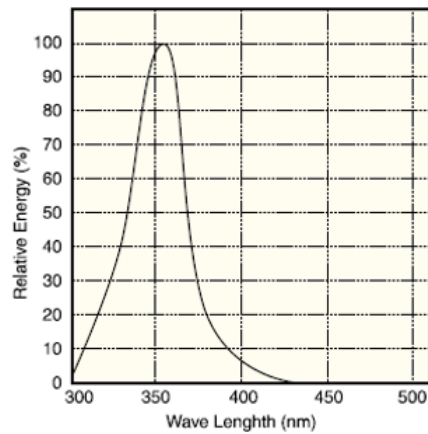

COA (Certificate of Analysis)

Part number: BLE-6T365

Description: 6-Watt 365nm UV tube

Lamp Wattage	5.9 W
Lamp Current	0.147 ± 0.020 A
Lamp Voltage	44 V - 110/220V ballast controlled
Tube Length(L)	210.5 ± 1.3 mm
Tube Diameter(D)	15.5 ± 0.8 mm
Base	G5
Spectral wavelength	365 ± 5 nm
UV Output	0.9 W
UV intensity (6")	800 ± 150 μW/cm ²
Average Life	3,000 hrs