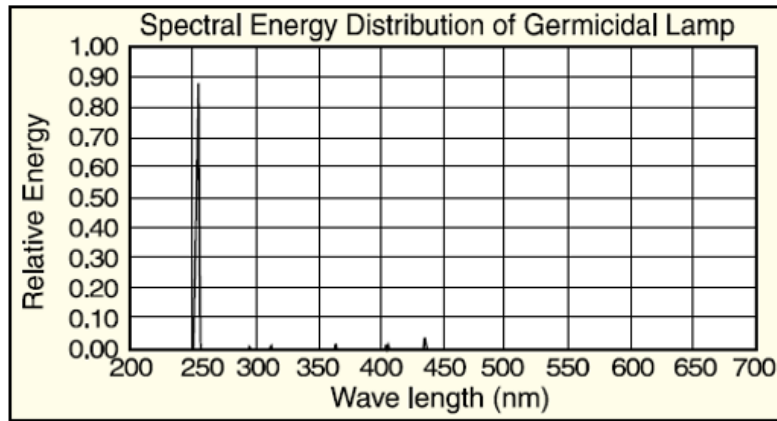

**COA (Certificate of Analysis)**

**Part number: BLE-6254S**

**Description: 6-Watt 254 nm tube**      L

Lamp Wattage	5.9 W
Lamp Current	0.147 ± 0.020 A
Lamp Voltage	44 V - 110/220V ballast controlled
Tube Length(L)	210.5 ± 1.3 mm
Tube Diameter(D)	15.5 ± 0.8 mm
Base	G5
Spectral wavelength	253.7 ± 5 nm
UV Output	1.7 W
UV intensity (1m)	17.7 μW/cm <sup>2</sup>
Average Life	6,000 hrs